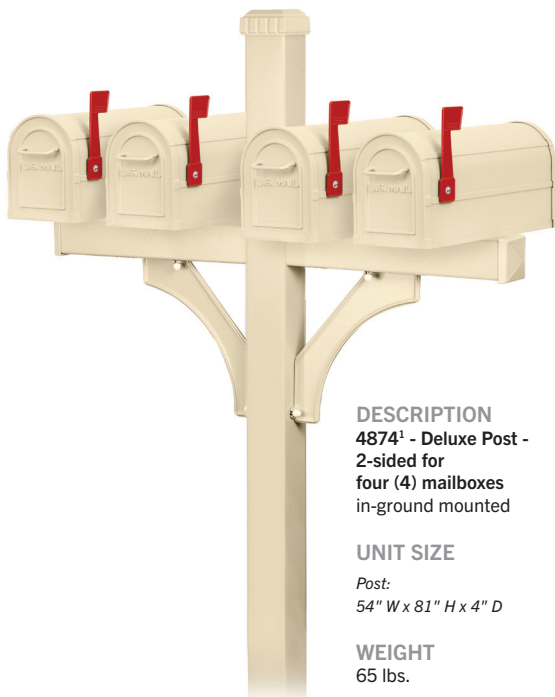

Deluxe Mailbox Posts

DELUXE MAILBOX POSTS FOR RURAL MAILBOXES

Made of heavy duty aluminum, Salsbury in-ground mounted deluxe mailbox posts feature a durable powder coated finish available in four (4) attractive colors. Deluxe mailbox posts can accommodate rural mailboxes (see pages 54-55). The arms of the deluxe posts measure 3-1/2" D and 3-1/2" H. Deluxe posts for one mailbox (#4870) include a 14" wide arm and can be assembled with the mailbox mounted on either the right side or the left side. Deluxe posts for two (2) mailboxes (#4872) include two (2) 14" wide arms. Deluxe posts for three (3) mailboxes (#4873) include one 14" wide arm and one 23" wide arm. Deluxe posts for four (4) mailboxes (#4874) include two (2) 23" wide arms. Deluxe posts for five (5) mailboxes (#4875) include two (2) 14" wide arms and one 36-1/2" wide center bridge. Minor assembly is required.

DESCRIPTION
 4870¹ - Deluxe Post -
 1-sided for
 one (1) mailbox
 in-ground mounted

UNIT SIZE

Post:
 25" W x 81" H x 4" D

WEIGHT
 35 lbs.

DESCRIPTION
 4872¹ - Deluxe Post -
 2-sided for
 two (2) mailboxes
 in-ground mounted

UNIT SIZE

Post:
 35" W x 81" H x 4" D

WEIGHT
 45 lbs.

DESCRIPTION
 4873¹ - Deluxe Post -
 2-sided for
 three (3) mailboxes
 in-ground mounted

UNIT SIZE

Post:
 45" W x 81" H x 4" D

WEIGHT
 55 lbs.

DESCRIPTION
 4874¹ - Deluxe Post -
 2-sided for
 four (4) mailboxes
 in-ground mounted

UNIT SIZE

Post:
 54" W x 81" H x 4" D

WEIGHT
 65 lbs.

DESCRIPTION
 4875¹ - Deluxe Post -
 Bridge Style for
 five (5) mailboxes
 in-ground mounted

UNIT SIZE

Posts:
 76" W x 81" H x 4" D

WEIGHT
 95 lbs.

Note - Order mailboxes separately