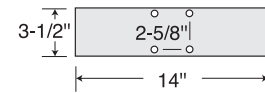

Post arm bolt pattern for one mailbox

Post arm bolt pattern for two (2) mailboxes