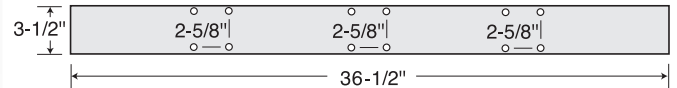

Post bolt pattern for center bridge for three (3) mailboxes on #4875

Order rural mailboxes (see pages 54-55) separately

Deluxe post (#4874) with four (4) rural mailboxes #4850 (see pages 54-55) and optional custom numbers / letters (see mailboxes.com) displayed