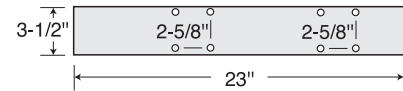

Post arm bolt pattern for two (2) mailboxes

Post bolt pattern for center bridge for three (3) mailboxes on #4875